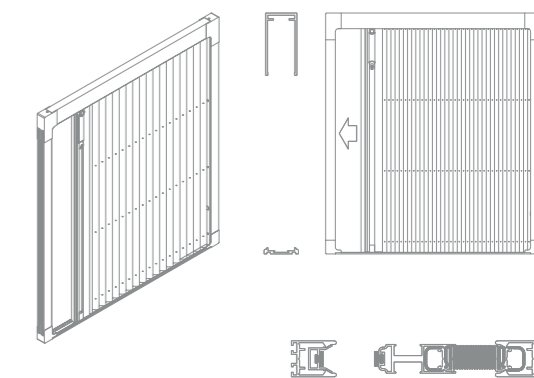

ADDITIONAL SYSTEMS

IS

INSECT SYSTEM

A system of pleated mosquito nets to prevent insects from entering the room.

INSECT SYSTEM

A system of pleated mosquito nets to prevent insects from entering the room.

This solution can be installed both in window recess and directly on the window frame. A very important option is the possibility of choosing the direction of mosquito net opening: sideways, centrally or in both directions. This ensures a unique smooth movement system.

The sliding profile of the mosquito net is fitted with a handle for easy opening and magnets holding the net in the closed position.

In addition to the standard grey or black net, customers can also order a coloured net (uniform or melange), metallised net (reflecting sun rays) and anti-allergic net.

The mosquito net requires no disassembly before winter because all materials used to manufacture the product are resistant to weather conditions.

The Insect System is perfect for large-surface windows and doors, especially for balcony and terrace doors.

installation in the reveal

installation on the frame

installation at the roller blind

Single-sided pleated mosquito net with sideways adjustment

Central Double-sided pleated mosquito net

Double-sided pleated mosquito net