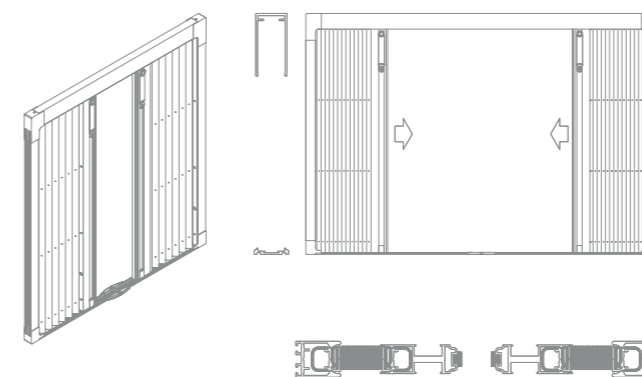

ADDITIONAL SYSTEMS

IS

INSECT SYSTEM

A system of pleated mosquito nets to prevent insects from entering the room.

INSECT SYSTEM

A system of pleated mosquito nets to prevent insects from entering the room.

This solution can be installed both in window recess and directly on the window frame. A very important option is the possibility of choosing the direction of mosquito net opening: sideways, centrally or in both directions. This ensures a unique smooth movement system.

The sliding profile of the mosquito net is fitted with a handle for easy opening and magnets holding the net in the closed position.

In addition to the standard grey or black net, customers can also order a coloured net (uniform or melange), metallised net (reflecting sun rays) and anti-allergic net.

The mosquito net requires no disassembly before winter because all materials used to manufacture the product are resistant to weather conditions.

The Insect System is perfect for large-surface windows and doors, especially for balcony and terrace doors.

installation in the reveal

installation on the frame

installation at the roller blind

Single-sided pleated mosquito net with sideways adjustment

Central Double-sided pleated mosquito net

Double-sided pleated mosquito net