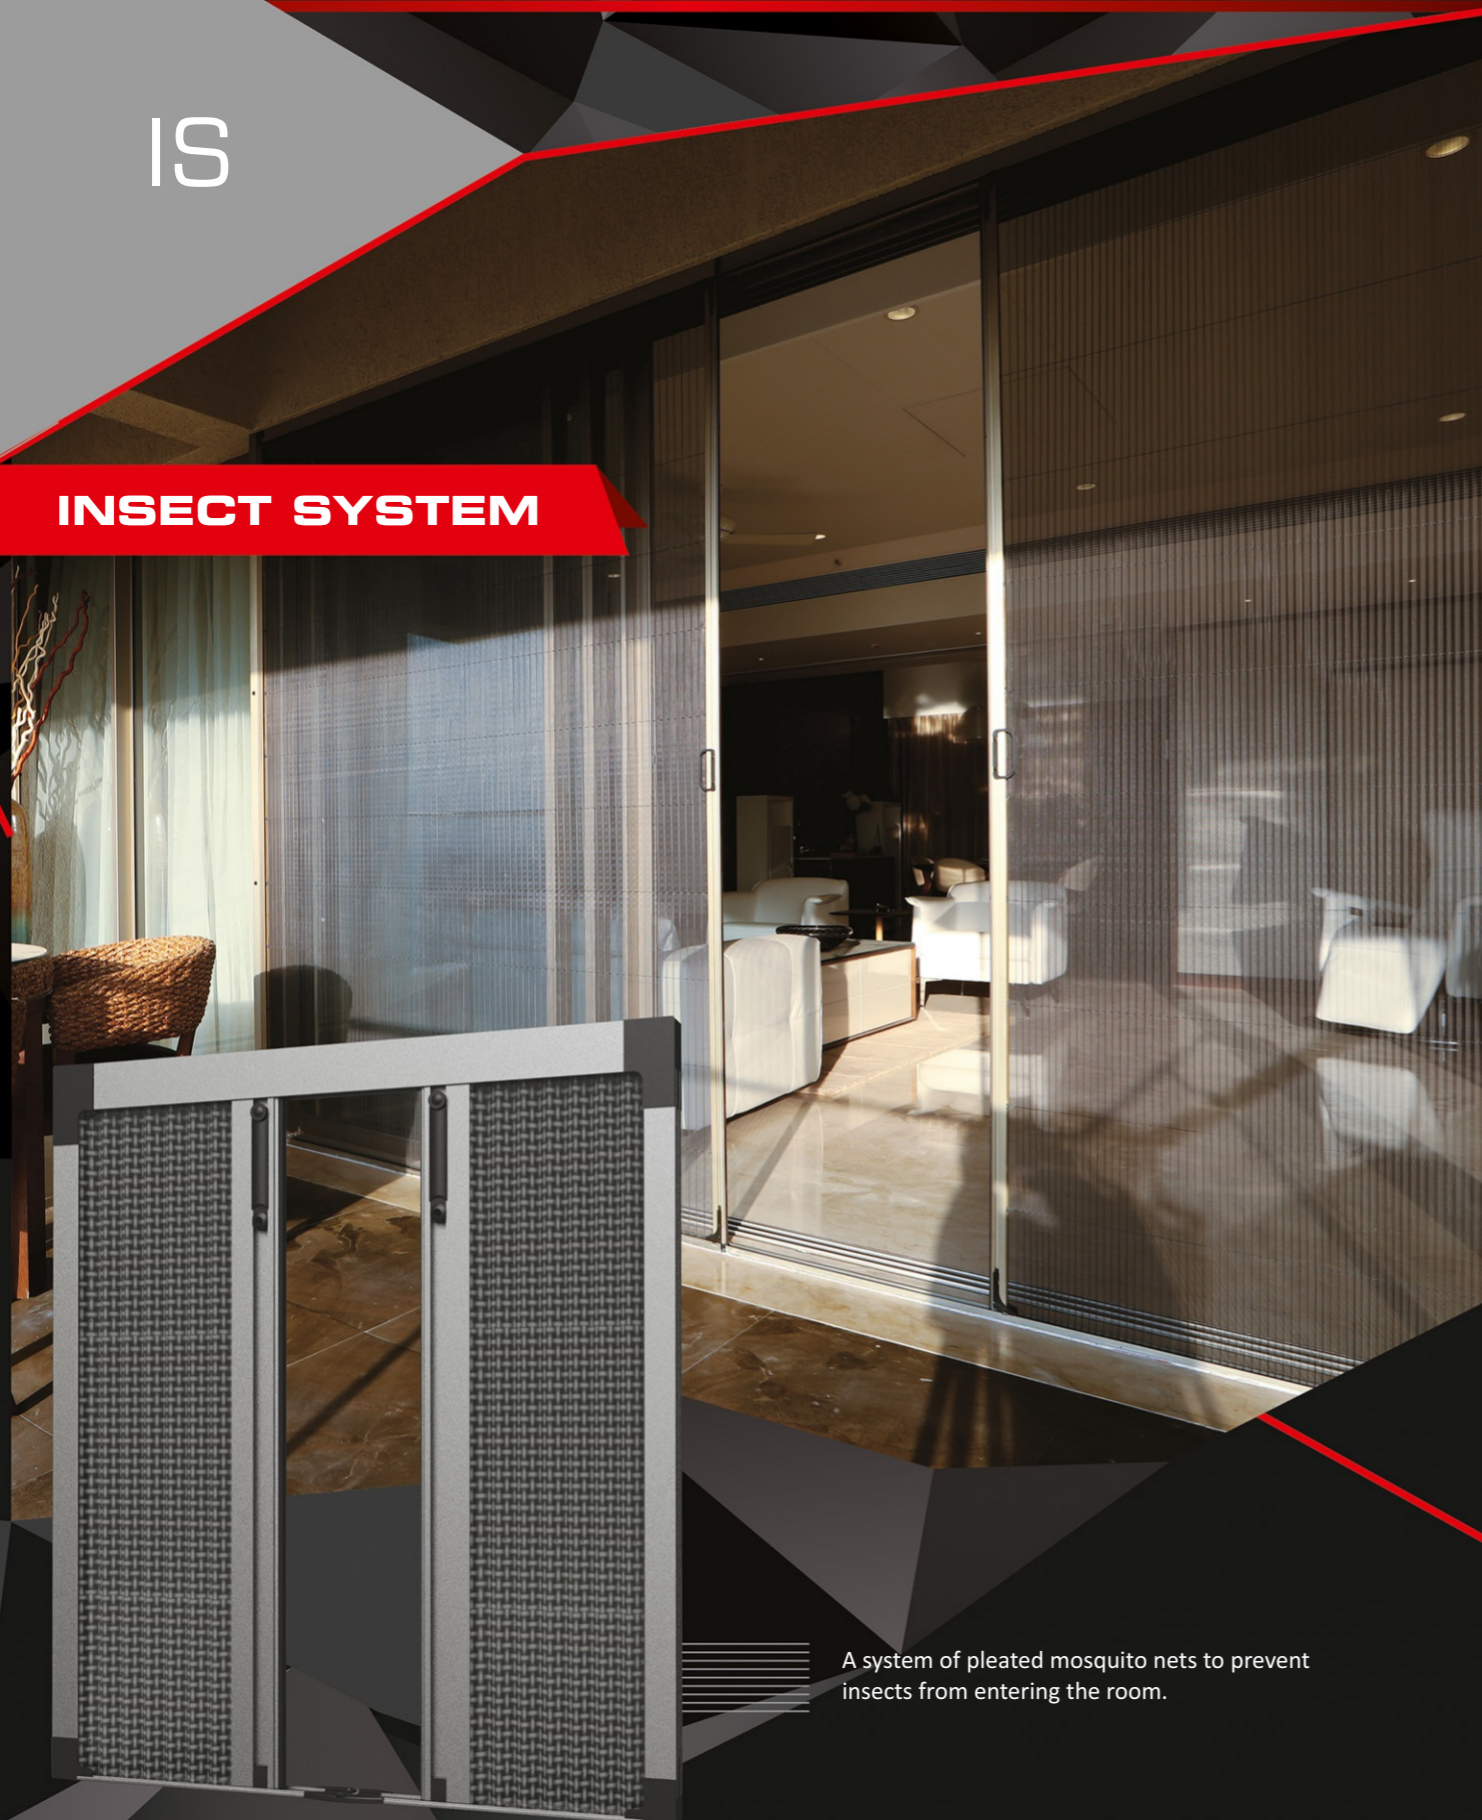

ADDITIONAL SYSTEMS

IS

INSECT SYSTEM

A system of pleated mosquito nets to prevent insects from entering the room.

INSECT SYSTEM

A system of pleated mosquito nets to prevent insects from entering the room.

This solution can be installed both in window recess and directly on the window frame. A very important option is the possibility of choosing the direction of mosquito net opening: sideways, centrally or in both directions. This ensures a unique smooth movement system.

The certified pleated net used in the design is made of high quality material resistant to rain, dust, UV radiation and wind.

A great advantage is the low-threshold design of the mosquito net, especially useful if there are children, the elderly or people in wheelchairs living in the house, as for them, a high threshold can be an obstacle preventing free movement.

The sliding profile of the mosquito net is fitted with a handle for easy opening and magnets holding the net in the closed position.

In addition to the standard grey or black net, customers can also order a coloured net (uniform or melange), metallised net (reflecting sun rays) and anti-allergic net.