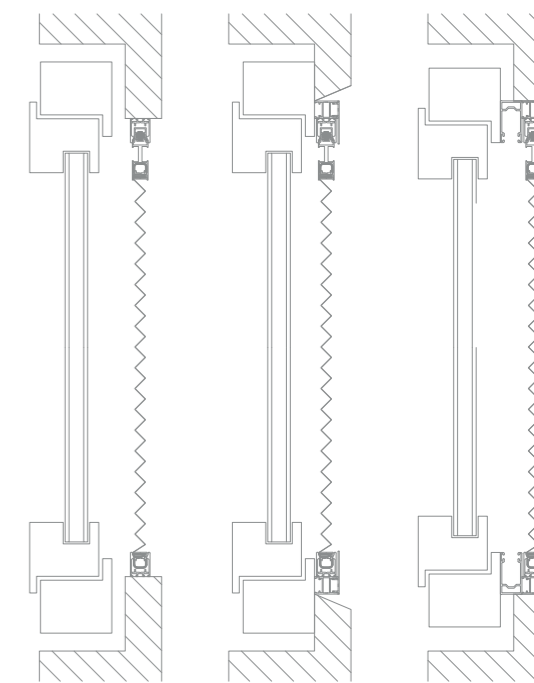

ADDITIONAL SYSTEMS

IS

INSECT SYSTEM

A system of pleated mosquito nets to prevent insects from entering the room.

INSECT SYSTEM

A system of pleated mosquito nets to prevent insects from entering the room.

This solution can be installed both in window recess and directly on the window frame. A very important option is the possibility of choosing the direction of mosquito net opening: sideways, centrally or in both directions. This ensures a unique smooth movement system.

The certified pleated net used in the design is made of high quality material resistant to rain, dust, UV radiation and wind.

A great advantage is the low-threshold design of the mosquito net, especially useful if there are children, the elderly or people in wheelchairs living in the house, as for them, a high threshold can be an obstacle preventing free movement.

The sliding profile of the mosquito net is fitted with a handle for easy opening and magnets holding the net in the closed position.

In addition to the standard grey or black net, customers can also order a coloured net (uniform or melange), metallised net (reflecting sun rays) and anti-allergic net.

installation in the reveal

installation on the frame

installation at the roller blind

Single-sided pleated mosquito net with sideways adjustment

Central Double-sided pleated mosquito net

Double-sided pleated mosquito net