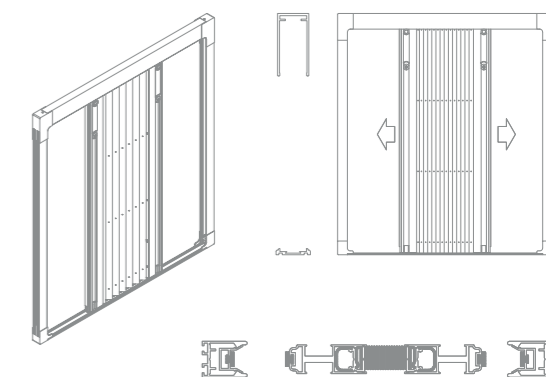

ADDITIONAL SYSTEMS

IS

INSECT SYSTEM

A system of pleated mosquito nets to prevent insects from entering the room.

INSECT SYSTEM

A system of pleated mosquito nets to prevent insects from entering the room.

This solution can be installed both in window recess and directly on the window frame. A very important option is the possibility of choosing the direction of mosquito net opening: sideways, centrally or in both directions. This ensures a unique smooth movement system.

The sliding profile of the mosquito net is fitted with a handle for easy opening and magnets holding the net in the closed position.

In addition to the standard grey or black net, customers can also order a coloured net (uniform or melange), metallised net (reflecting sun rays) and anti-allergic net.

installation in the reveal

installation on the frame

installation at the roller blind

Single-sided pleated mosquito net with sideways adjustment

Central Double-sided pleated mosquito net

Double-sided pleated mosquito net