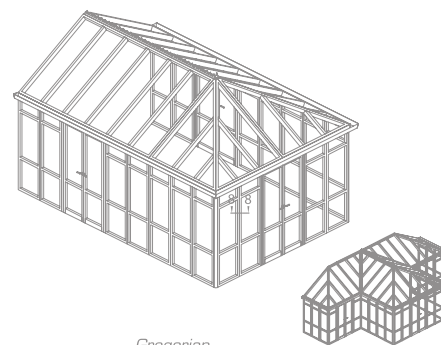

VT+

VICTORIAN PLUS

A thermally insulated system used to design roofs of complex-shape garden rooms. The system is dedicated to Victorian winter gardens.

VT+

A thermally insulated system used to design roofs of complex-shape garden rooms. The system is dedicated to Victorian winter gardens.

Technical description:

- rafter fixed in the eave and the ridge using pinned hinge fasteners
- engineered corner joints of various angles: convex and concave
- available valley beams and rafter blocks (rafter of various heights to obtain a span of the winter garden roof from 1,8 m to 4,5 m)
- separate gutter fixed to the eave profile using hangers providing a slope and a separate eave profile
- gutter and eave profile provided with fasteners: the most typical angles 90°, 135° and 150°
- for typical angles, there are engineered blocks, i.e. spots where many rafters are joined
- option of installation above and below gutters – profiles and ornamental elements (decorative combs, structural ties, enclosures of discharge chutes)
- Victorian Plus is a system suitable for filling made of wall polycarbonate as well as glazed units

The system is fully compatible with other Aliplast systems used to construct fillings of winter garden walls, including non-openable glazing, lift-and-slide doors, tilt-and-slide doors, accordion doors and windows.

available options of external and internal strips

Gregorian

Lean-to

Edwardian

Victorian

Kiosk

example shapes of winter gardens in the VT+ system