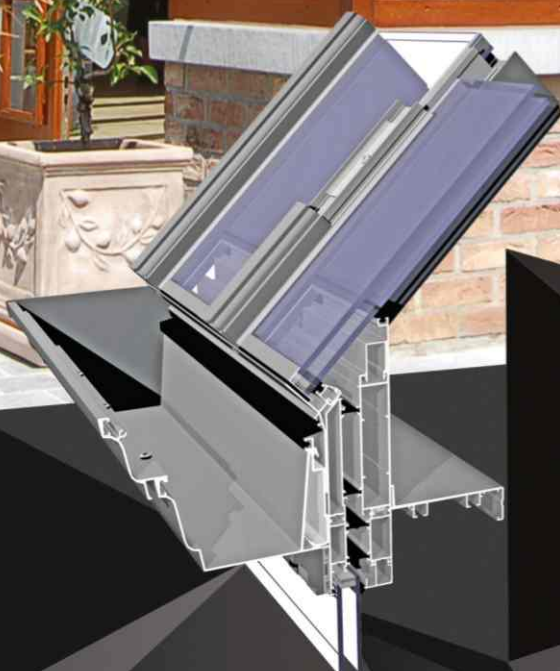

VT+

VICTORIAN PLUS

A thermally insulated system used to design roofs of complex-shape garden rooms. The system is dedicated to Victorian winter gardens.

VT+

A thermally insulated system used to design roofs of complex-shape garden rooms. The system is dedicated to Victorian winter gardens.

Technical description:

- rafter fixed in the eave and the ridge using pinned hinge fasteners
- engineered corner joints of various angles: convex and concave
- available valley beams and rafter blocks (rafter of various heights to obtain a span of the winter garden roof from 1,8 m to 4,5 m)
- separate gutter fixed to the eave profile using hangers providing a slope and a separate eave profile
- gutter and eave profile provided with fasteners: the most typical angles 90°, 135° and 150°
- for typical angles, there are engineered blocks, i.e. spots where many rafters are joined
- option of installation above and below gutters – profiles and ornamental elements (decorative combs, structural ties, enclosures of discharge chutes)
- Victorian Plus is a system suitable for filling made of wall polycarbonate as well as glazed units

The system is fully compatible with other Aliplast systems used to construct fillings of winter garden walls, including non-openable glazing, lift-and-slide doors, tilt-and-slide doors, accordion doors and windows.

available options of external and internal strips

Gregorian

Lean-to

Edwardian

Victorian

Kiosk

example shapes of winter gardens in the VT+ system