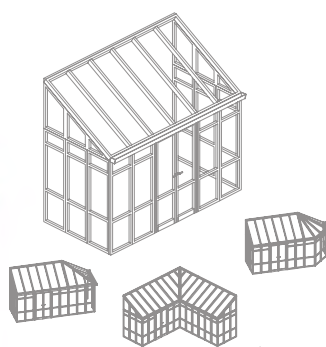

VT+

VICTORIAN PLUS

A thermally insulated system used to design roofs of complex-shape garden rooms. The system is dedicated to Victorian winter gardens.

VT+

A thermally insulated system used to design roofs of complex-shape garden rooms. The system is dedicated to Victorian winter gardens.

Technical description:

- rafter fixed in the eave and the ridge using pinned hinge fasteners
- engineered corner joints of various angles: convex and concave
- available valley beams and rafter blocks (rafter of various heights to obtain a span of the winter garden roof from 1,8 m to 4,5 m)
- separate gutter fixed to the eave profile using hangers providing a slope and a separate eave profile
- gutter and eave profile provided with fasteners: the most typical angles 90°, 135° and 150°
- for typical angles, there are engineered blocks, i.e. spots where many rafters are joined
- option of installation above and below gutters – profiles and ornamental elements (decorative combs, structural ties, enclosures of discharge chutes)
- Victorian Plus is a system suitable for filling made of wall polycarbonate as well as glazed units

The system is fully compatible with other Aliplast systems used to construct fillings of winter garden walls, including non-openable glazing, lift-and-slide doors, tilt-and-slide doors, accordion doors and windows.

available options of external and internal strips

Gregorian

Lean-to

Edwardian

Victorian

Kiosk

example shapes of winter gardens in the VT+ system