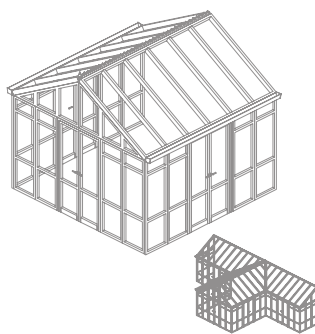

VT+

VICTORIAN PLUS

A thermally insulated system used to design roofs of complex-shape garden rooms. The system is dedicated to Victorian winter gardens.

VT+

A thermally insulated system used to design roofs of complex-shape garden rooms. The system is dedicated to Victorian winter gardens.

Technical description:

- rafter fixed in the eave and the ridge using pinned hinge fasteners
- engineered corner joints of various angles: convex and concave
- available valley beams and rafter blocks (rafter of various heights to obtain a span of the winter garden roof from 1,8 m to 4,5 m)
- separate gutter fixed to the eave profile using hangers providing a slope and a separate eave profile
- gutter and eave profile provided with fasteners: the most typical angles 90°, 135° and 150°
- for typical angles, there are engineered blocks, i.e. spots where many rafters are joined
- option of installation above and below gutters – profiles and ornamental elements (decorative combs, structural ties, enclosures of discharge chutes)
- Victorian Plus is a system suitable for filling made of wall polycarbonate as well as glazed units

The system is fully compatible with other Aliplast systems used to construct fillings of winter garden walls, including non-openable glazing, lift-and-slide doors, tilt-and-slide doors, accordion doors and windows.

available options of external and internal strips

Gregorian

Lean-to

Edwardian

Victorian

Kiosk

example shapes of winter gardens in the VT+ system